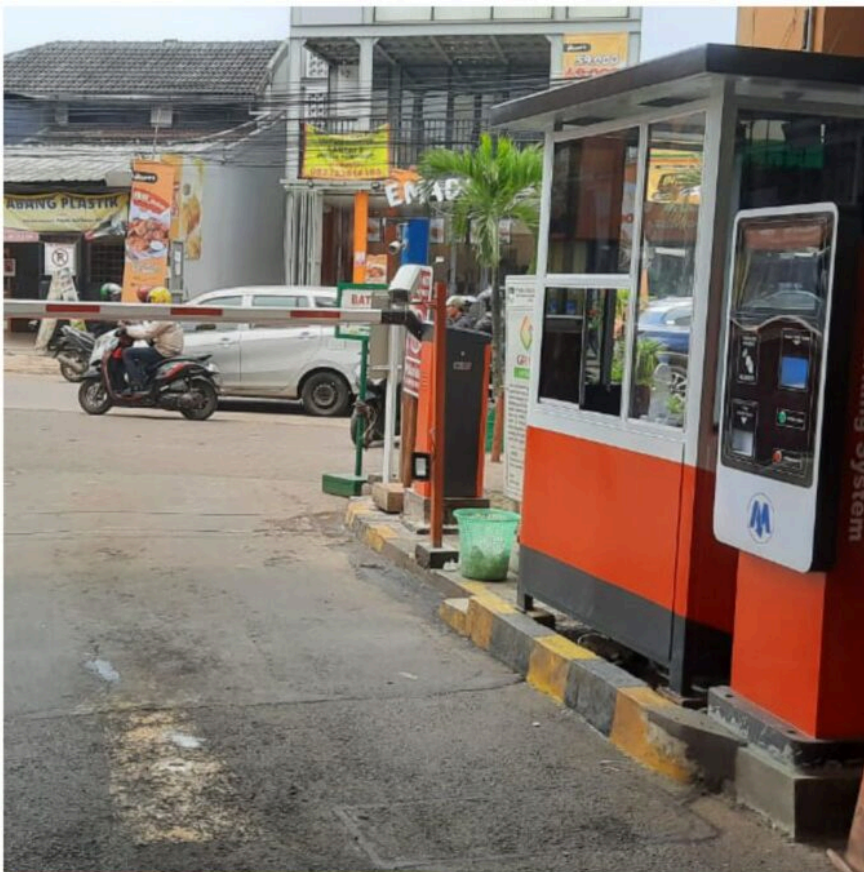

Distributor Palang Parkir MSM Terbaik, One Full System Modern

Distributor Palang Parkir MSM, Pilih
Distributor Terbaik MSM Parking Group
untuk Kebutuhan Sistem Parkir Anda