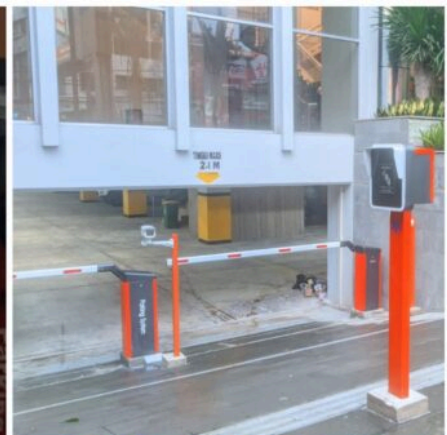

Distributor Palang Parkir MSM Terbaik, One Full System Modern

Distributor Palang Parkir MSM, Pilih
Distributor Terbaik MSM Parking Group
untuk Kebutuhan Sistem Parkir Anda