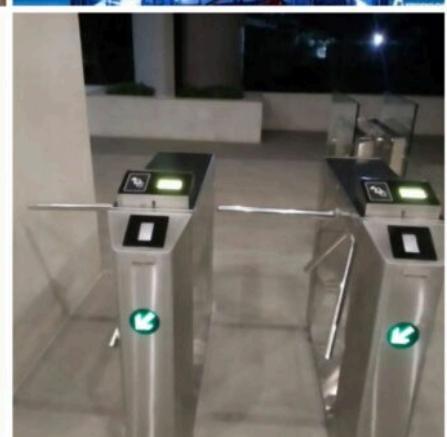

Dimensi:  
 Panjang: 215 cm  
 Lebar: 125 cm  
 Tinggi: 230 cm

Stasiun Sinal 204  
 Sistem Mekanikal  
 Substansi Mekanikal Pagar  
 Jumlah Lantai:  
 Double Lantai  
 Pilar Tambahan (Optional)

Sistem Pengendalian Akses Elektronik (misalnya RFID, kartu akses, sidik jari, ds.)  
 Lampu Indikator Status (untuk menunjukkan status mekanik terhadap area parkir)  
 Sistem Alarm Keamanan (untuk mendeteksi pelanggaran yang tidak sah atau keadaan darurat)  
 Kompatibilitas dengan Sistem Keamanan Lainnya

**Dimensions**

320mm  
 160mm  
 200mm

**Features**

- Oil immersed motor
- All motor with built-in control panel
- Auto stop function can be set
- Manual release key in case of power supply failure
- All metal gears make it durable and long lasting
- Soft start and soft stop
- Overforce capability and auto-releasing delay time adjustable
- Overforce release in case of obstruction during gate opening/closing
- Available magnetic and spring lock optional
- 12 months guarantee, lifetime good sales service